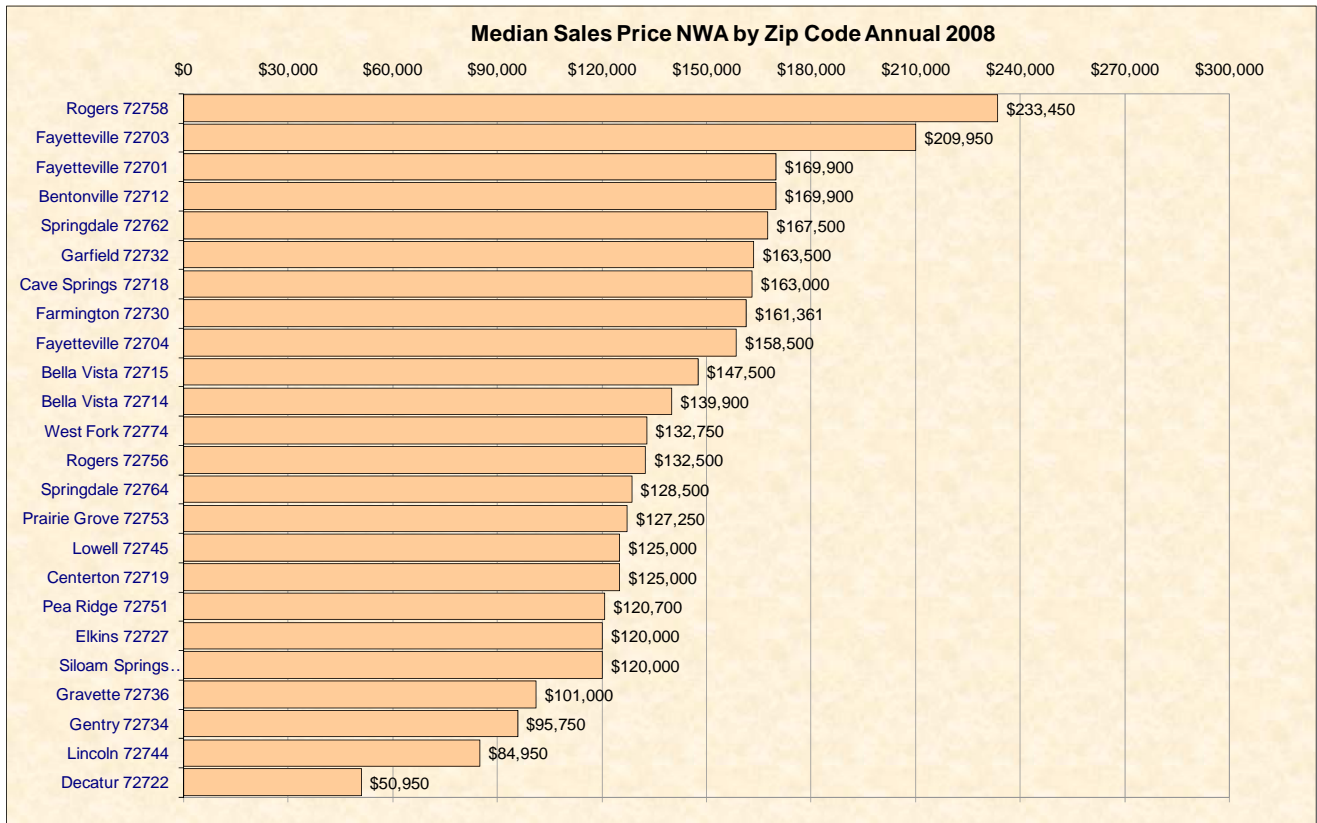

Zip Code Studies for 2008

Regional Residential Northwest Arkansas

By Paul R. Bynum
Market Analyst, Principal Broker, Mount Data Real Estate

Every year I calculate the median sales price for all the zip codes in Northwest Arkansas -which includes Benton and Washington counties. Comparing this year with last year can show how areas in the region compare with themselves and other zip codes. The short version below shows those zip codes with at least 15 sales in 2008. The full exhibit at the end shows in table form, sales in all zip codes.

2008 Zip Code Analysis Annual

City	#Sales	Volume	Median SP
Decatur 72722	20	$1,303,572	$50,950
Cave Springs 72718	28	$3,295,194	$84,950
Elkins 72727	31	$3,742,070	$95,750
West Fork 72774	34	$5,138,460	$101,000
Lincoln 72744	34	$5,651,672	$120,000
Garfield 72732	48	$6,014,657	$120,000
Gravette 72736	52	$6,573,417	$120,700
Gentry 72734	60	$9,804,295	$125,000
Lowell 72745	89	$12,059,145	$125,000
Pea Ridge 72751	93	$13,381,289	$127,250
Prairie Grove 72753	98	$14,046,674	$128,500
Farmington 72730	109	$17,995,058	$132,500
Centerton 72719	163	$22,314,966	$132,750
Bella Vista 72715	194	$24,872,376	$139,900
Siloam Springs 72761	201	$32,936,213	$147,500
Fayetteville 72701	277	$56,685,024	$158,500
Fayetteville 72703	312	$59,866,492	$161,361
Springdale 72762	336	$62,497,018	$163,000
Fayetteville 72704	361	$65,463,861	$163,500
Springdale 72764	431	$67,660,221	$167,500
Rogers 72756	437	$76,330,653	$169,900
Rogers 72758	506	$76,463,856	$169,900
Bella Vista 72714	524	$137,190,414	$209,950
Bentonville 72712	673	$143,431,204	$233,450

Zips with 15 or more sales

Exhibits