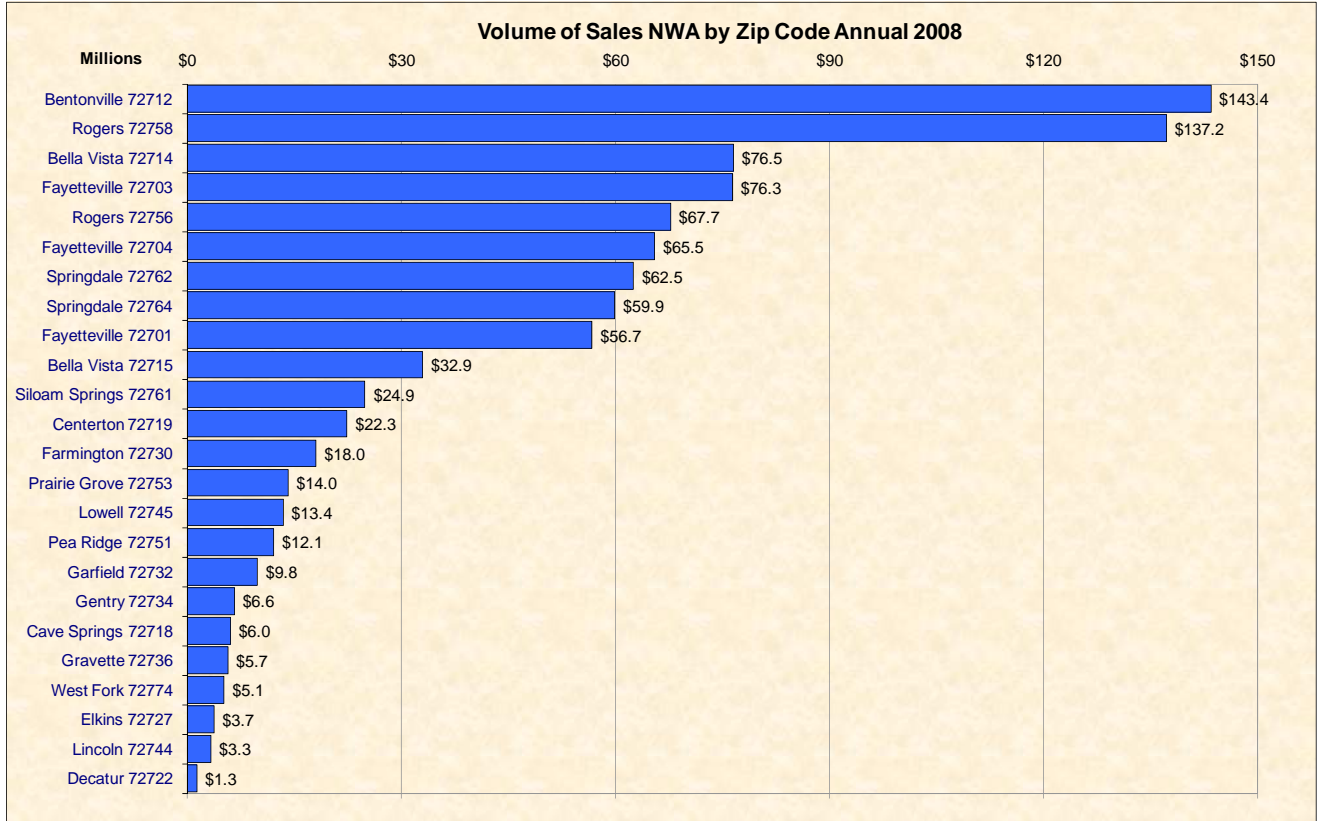

Exhibits

Exhibits

Residential Sales by Zip Code of Northwest Arkansas - Benton and Washington County Annual January thru December 2008

Median Sale Price	
Elm Springs 72728	$266,000
Hindsville 72738	$236,000
Rogers 72758	$233,450
Eureka Springs 72632	$230,000
Highfill 72742	$230,000
Fayetteville 72703	$209,950
Little Flock 72748	$205,000
Bethel Heights 72713	$180,375
Bentonville 72712	$169,900
Fayetteville 72701	$169,900
Springdale 72762	$167,500
Cave Springs 72718	$163,500
Garfield 72732	$163,500
Summers 72769	$163,500
Farmington 72730	$161,361
Fayetteville 72704	$158,500
Goshen 72735	$150,500
Bella Vista 72715	$147,500
Bella Vista 72714	$139,900
Greenland 72737	$138,750
West Fork 72774	$132,750
Rogers 72756	$132,500
Springdale 72764	$128,500
Prairie Grove 72753	$127,250
Centerton 72719	$125,000
Lowell 72745	$125,000
Pea Ridge 72751	$120,700
Elkins 72727	$120,000
Siloam Springs 72761	$120,000
Tontitown 72770	$120,000
Avoca 72711	$103,000
Gravette 72736	$101,000
Hiwasse 72739	$98,500
Gentry 72734	$95,750
Winslow 72959	$95,450
Lincoln 72744	$84,950
Morrow 72749	$80,000
Cane Hill 72717	$54,737
Decatur 72722	$50,950
Sulphur Springs 72768	$43,200
Maysville 72747	$35,000

Volume	
Bentonville 72712	$143,431,204
Rogers 72758	$137,190,414
Bella Vista 72714	$76,463,856
Fayetteville 72703	$76,330,653
Rogers 72756	$67,660,221
Fayetteville 72704	$65,463,861
Springdale 72762	$62,497,018
Springdale 72764	$59,866,492
Fayetteville 72701	$56,685,024
Bella Vista 72715	$32,936,213
Siloam Springs 72761	$24,872,376
Centerton 72719	$22,314,966
Farmington 72730	$17,995,058
Prairie Grove 72753	$14,046,674
Lowell 72745	$13,381,289
Pea Ridge 72751	$12,059,145
Garfield 72732	$9,804,295
Gentry 72734	$6,573,417
Cave Springs 72718	$6,229,657
Gravette 72736	$5,651,672
West Fork 72774	$5,138,460
Elkins 72727	$3,742,070
Lincoln 72744	$3,295,194
Bethel Heights 72713	$1,615,775
Winslow 72959	$1,446,700
Tontitown 72770	$1,338,800
Decatur 72722	$1,303,572
Greenland 72737	$1,201,300
Goshen 72735	$995,500
Summers 72769	$670,000
Cane Hill 72717	$604,737
Elm Springs 72728	$532,000
Hiwasse 72739	$483,500
Hindsville 72738	$472,000
Little Flock 72748	$410,000
Sulphur Springs 72768	$306,800
Eureka Springs 72632	$230,000
Highfill 72742	$230,000
Avoca 72711	$206,000
Morrow 72749	$80,000
Maysville 72747	$35,000

Units	
Bentonville 72712	673
Bella Vista 72714	524
Rogers 72758	506
Rogers 72756	437
Springdale 72764	431
Fayetteville 72704	361
Springdale 72762	336
Fayetteville 72703	312
Fayetteville 72701	277
Siloam Springs 72761	201
Bella Vista 72715	194
Centerton 72719	163
Farmington 72730	109
Prairie Grove 72753	98
Pea Ridge 72751	93
Lowell 72745	89
Gentry 72734	60
Gravette 72736	52
Garfield 72732	48
West Fork 72774	34
Lincoln 72744	34
Elkins 72727	31
Cave Springs 72718	29
Decatur 72722	20
Winslow 72959	14
Bethel Heights 72713	9
Cane Hill 72717	9
Greenland 72737	8
Tontitown 72770	7
Goshen 72735	6
Sulphur Springs 72768	6
Summers 72769	4
Hiwasse 72739	3
Elm Springs 72728	2
Hindsville 72738	2
Little Flock 72748	2
Avoca 72711	2
Eureka Springs 72632	1
Highfill 72742	1
Morrow 72749	1
Maysville 72747	1