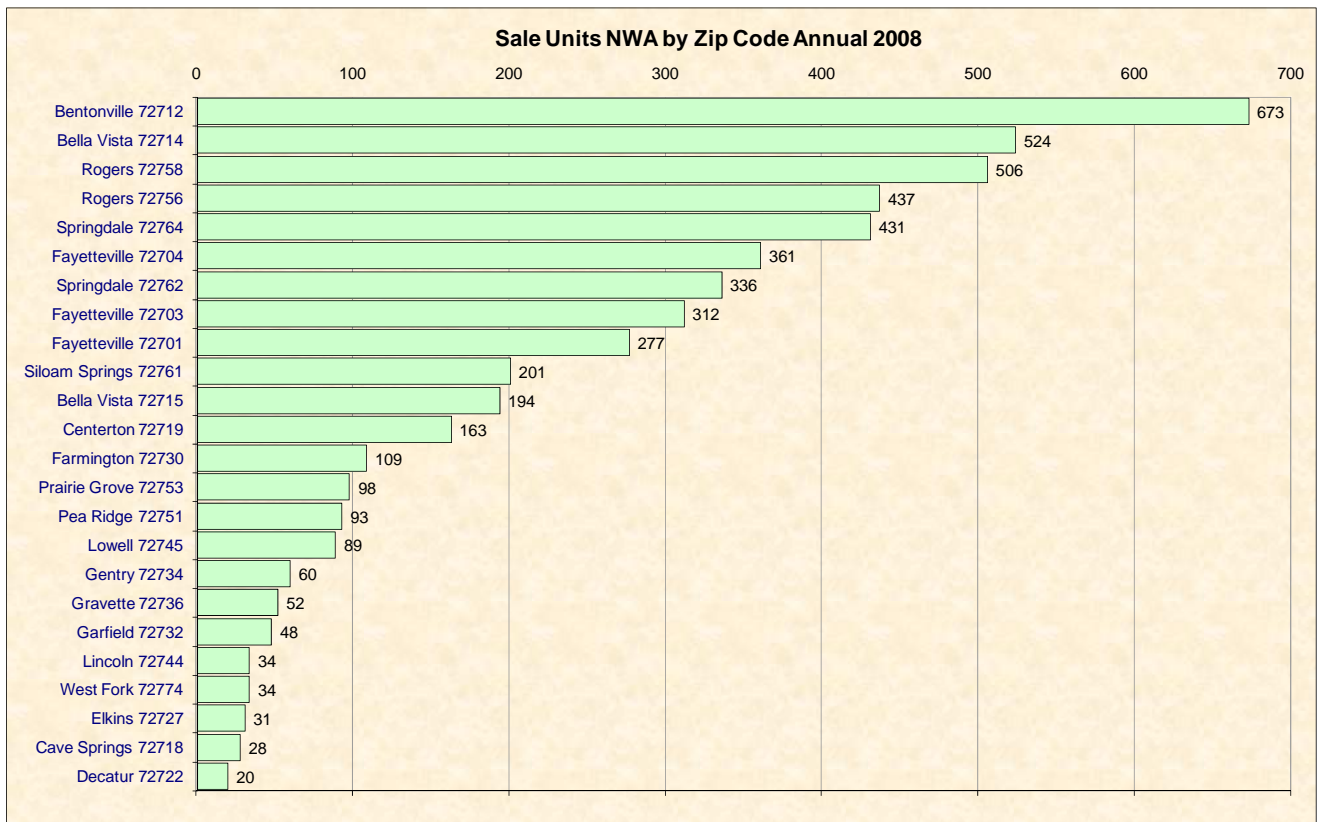

Zip Code Studies for 2008

Regional Residential Northwest Arkansas

By Paul R. Bynum
Market Analyst, Principal Broker, Mount Data Real Estate

Every year I calculate the median sales price for all the zip codes in Northwest Arkansas -which includes Benton and Washington counties. Comparing this year with last year can show how areas in the region compare with themselves and other zip codes. The short version below shows those zip codes with at least 15 sales in 2008. The full exhibit at the end shows in table form, sales in all zip codes.

2008 Zip Code Analysis Annual

City	#Sales	Volume	Median SP
Decatur 72722	20	$1,303,572	$50,950
Cave Springs 72718	28	$3,295,194	$84,950
Elkins 72727	31	$3,742,070	$95,750
West Fork 72774	34	$5,138,460	$101,000
Lincoln 72744	34	$5,651,672	$120,000
Garfield 72732	48	$6,014,657	$120,000
Gravette 72736	52	$6,573,417	$120,700
Gentry 72734	60	$9,804,295	$125,000
Lowell 72745	89	$12,059,145	$125,000
Pea Ridge 72751	93	$13,381,289	$127,250
Prairie Grove 72753	98	$14,046,674	$128,500
Farmington 72730	109	$17,995,058	$132,500
Centerton 72719	163	$22,314,966	$132,750
Bella Vista 72715	194	$24,872,376	$139,900
Siloam Springs 72761	201	$32,936,213	$147,500
Fayetteville 72701	277	$56,685,024	$158,500
Fayetteville 72703	312	$59,866,492	$161,361
Springdale 72762	336	$62,497,018	$163,000
Fayetteville 72704	361	$65,463,861	$163,500
Springdale 72764	431	$67,660,221	$167,500
Rogers 72756	437	$76,330,653	$169,900
Rogers 72758	506	$76,463,856	$169,900
Bella Vista 72714	524	$137,190,414	$209,950
Bentonville 72712	673	$143,431,204	$233,450

Zips with 15 or more sales

Exhibits